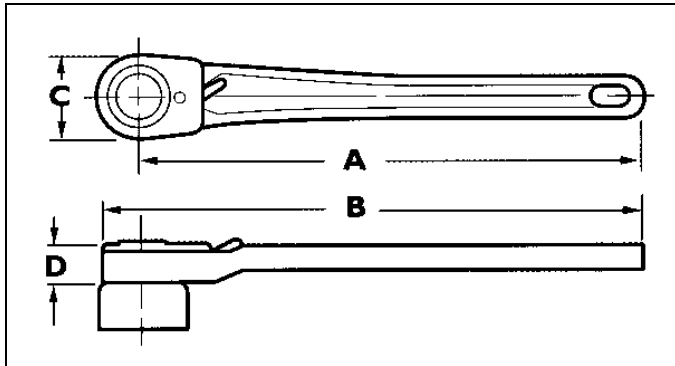

RATCHET ARMS – SERIES 150

SERIES 150 DIMENSIONS											
MODEL	P/N	IN	MM	IN	MM	IN	MM	IN	MM	LB	KG
		A		B		C		D			
150	50901	10	254	11	280	2 1/16	52	13/16	20	2	0,91
151	51901	12	305	13	330	2 1/16	52	13/16	20	2 1/8	0,96
152	15201	15 3/4	400	17	432	2 1/2	64	1 3/16	30	3 3/4	1,70
158	86901	8	204	9	228	2 1/16	52	13/16	20	1 3/4	0,79

65 HARTWELL STREET, WEST BOYLSTON, MA 01583
 PH# 508-835-2900 / TOLL FREE 800-456-9355 / FAX 5088352944
 WWW.LOWELLCORP.COM
 EMAIL: CUSTOMERSERVICE@LOWELLCORP.COM

RATCHET ARMS – SERIES 150

SERIES 150 SOCKET OPENINGS									
MODEL	SQUARE				HEX				
	IN		MM		IN		MM		
	SIZE	P/N	SIZE	P/N	SIZE	P/N	SIZE	P/N	P/N
150, 151 & 158	5/8	94610	16	M4616	5/8	94710	16	M4716	
	11/16	94611	17	M4617			17	M4717	
	3/4	94612	19	M4619	3/4	94712	19	M4719	
			22	M4622	7/8	94714	22	M4722	
			24	M4624	15/16	94715	24	M4724	
	1	94616	25	M4625	1	94716	25	M4725	
	1 1/16	94617	27	M4627	1 1/16	94717	27	M4727	
	1 1/8	94618	28	M4628	1 1/8	94718	28	M4728	
			30	M4630			30	M4730	
	1 1/4	94620	32	M4632	1 1/4	94720	32	M4732	
	152	5/8	95610						
3/4		95612							
7/8		95614	22	M5622	13/16	95713			
			24	M5624	7/8	95714	22	M5722	
1		95616	25	M5625	15/16	95715	24	M5724	
			27	M5627	1	95716	25	M5725	
1 1/16		95617			1 1/16	95717	27	M5727	
1 1/8		95618			1 1/8	95718	28	M5728	
1 3/16		95619	30	M5630	1 3/16	95719	30	M5730	
1 1/4		95620	32	M5632	1 1/4	95720	32	M5732	
1 5/16		95621	33	M5633	1 5/16	95721	33	M5733	
			36	M5636	1 7/16	95723	36	M5736	
1 1/2		95624			1 1/2	95724	38	M5738	
1 5/8		95626	41	M5641	1 5/8	95726	41	M5741	
						50	M5750		