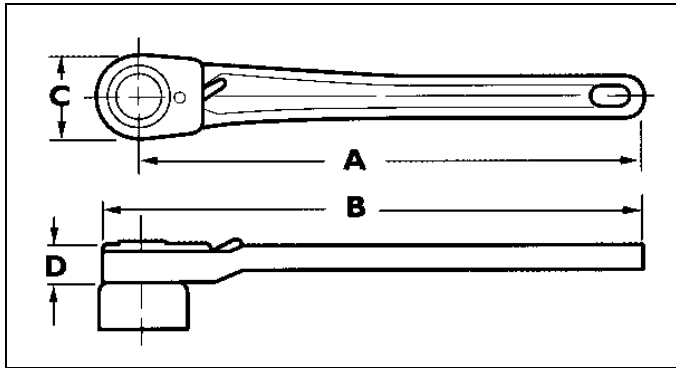

SOCKET WRENCHES – SERIES 150

| SERIES 150 DIMENSIONS | | | | | | | | | | | |
|-----------------------|-------|--------|-----|----|-----|--------|----|--------|----|-------|------|
| MODEL | P/N | IN | MM | IN | MM | IN | MM | IN | MM | LB | KG |
| | | A | | B | | C | | D | | | |
| 150 | 87901 | 10 | 254 | 11 | 280 | 2 1/16 | 52 | 13/16 | 20 | 2 | 0,91 |
| 151 | 88901 | 12 | 305 | 13 | 330 | 2 1/16 | 52 | 13/16 | 20 | 2 1/8 | 0,96 |
| 152 | 15201 | 15 3/4 | 400 | 17 | 432 | 2 1/2 | 64 | 1 3/16 | 30 | 3 3/4 | 1,70 |
| 158 | 86901 | 8 | 204 | 9 | 228 | 2 1/16 | 52 | 13/16 | 20 | 1 3/4 | 0,79 |