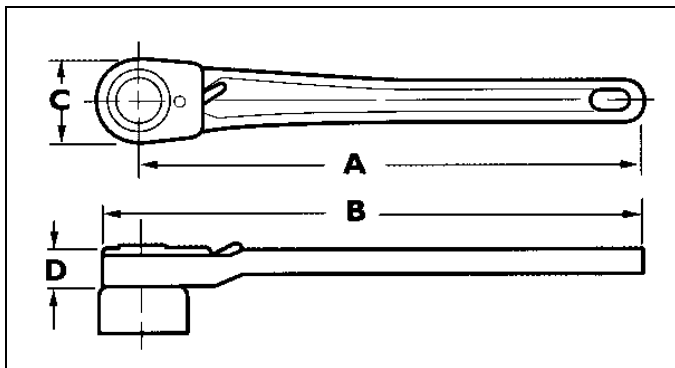

# SOCKET WRENCHES – SERIES 50F

**252F DOUBLE HANDLE**

SERIES 50F DIMENSIONS											
MODEL	P/N	IN	MM	IN	MM	IN	MM	IN	MM	LB	KG
		A		B		C		D			
52F	52901	15	382	16 1/8	410	2 7/16	62	1 7/16	36	4 1/8	1,87
53F	53901	20	508	21 1/8	536	2 7/16	62	1 7/16	36	5	2,27
252F	25201	16 1/4	413	32 1/2	826	2 5/8	68	1	25	6 1/4	2,84

SERIES 50F									
MODEL	pentagon				pentagon/square combination				
	IN	P/N	MM	P/N	IN	P/N	MM	P/N	
	SIZE		SIZE		SIZE		SIZE		
52F, 53F & 252F	1 1/2	95824	38	M5838					
	2	95832	50	M5850	1 3/4 pent X 1-1/4 sq	95828	42 pent X 32 sq	M5842	